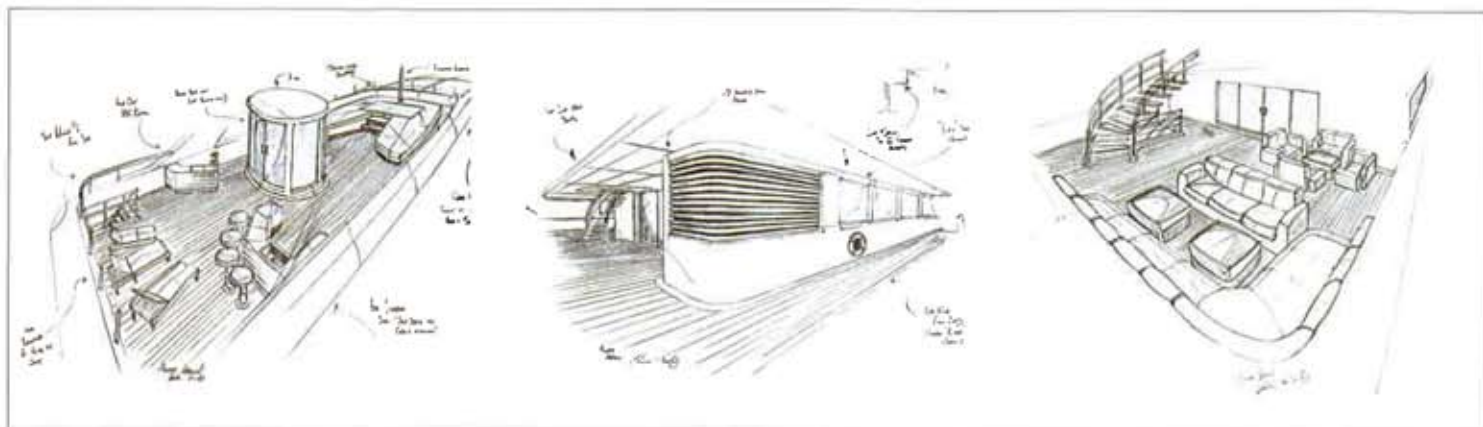

## Mulder Design

Mulder Design has started building a 46-metre motoryacht at the Rossinavi yard. Naval architecture, exterior lines and interiors are all designed by the Dutch studio which has created a rigorous exterior visual effect. The style below decks and of the furnishings is the work of Studio Spadolini which has created a high-quality rational décor. There are apartments for 12 passengers and equipment for every pastime, including a gym. Launch is scheduled for summer 2012. Mulder Design, tel. + 31/348/439680; e-mail: [info@mulderdesign.nl](mailto:info@mulderdesign.nl)